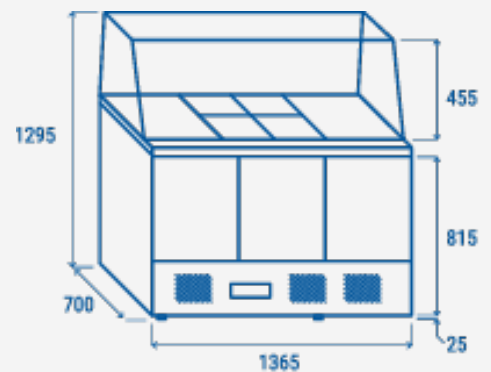

PRODUCT DIMENSIONS